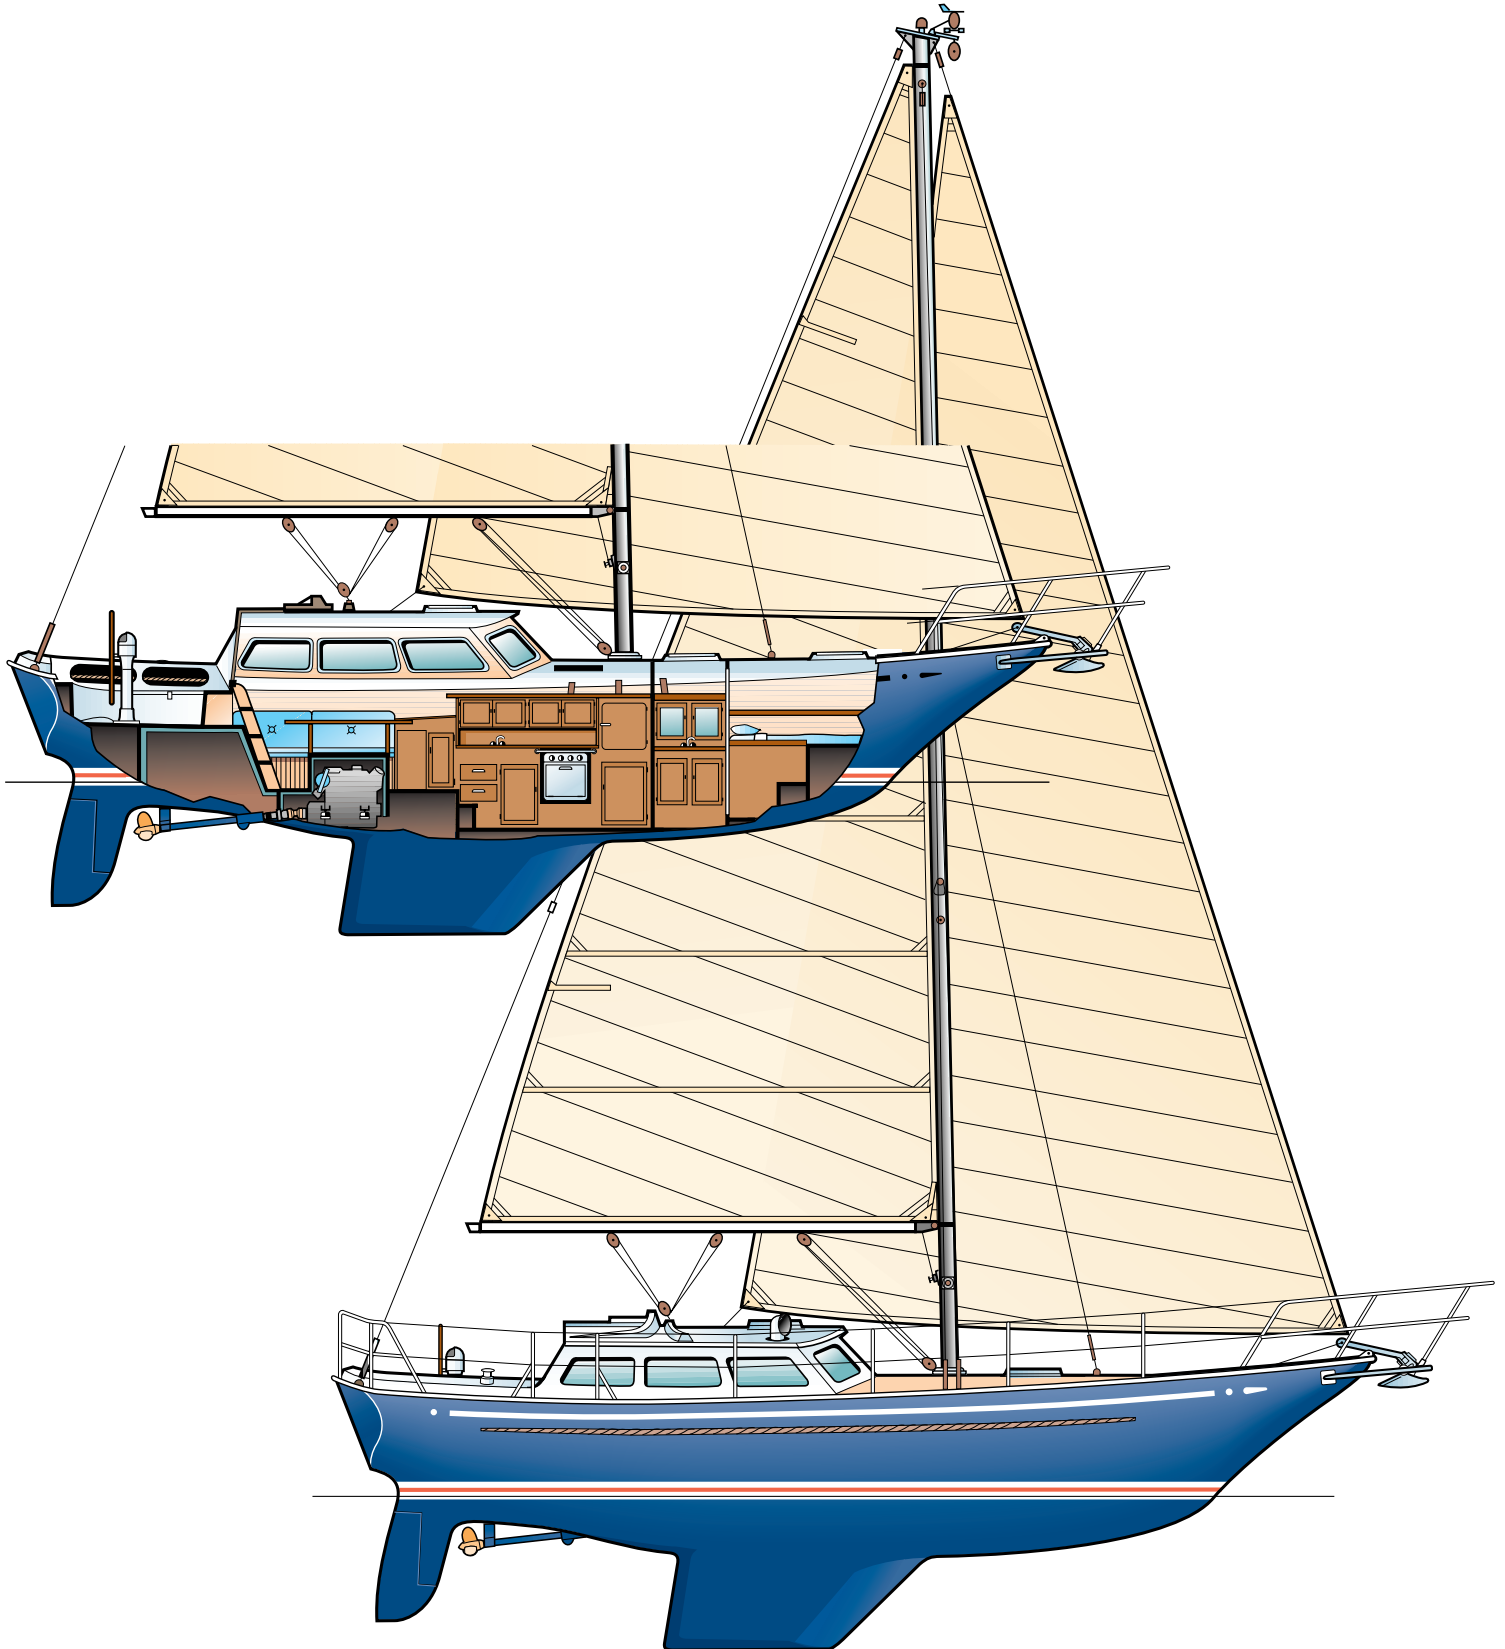

ALAN RAINE

Graphic Illustration

19 Woburn Drive, Hale, Altrincham, Cheshire, WA15 8LZ.
Tel/Fax 0161 980 4797 Mobile 07850 213375
Website: alanraine.co.uk Email: alans.art@virgin.net