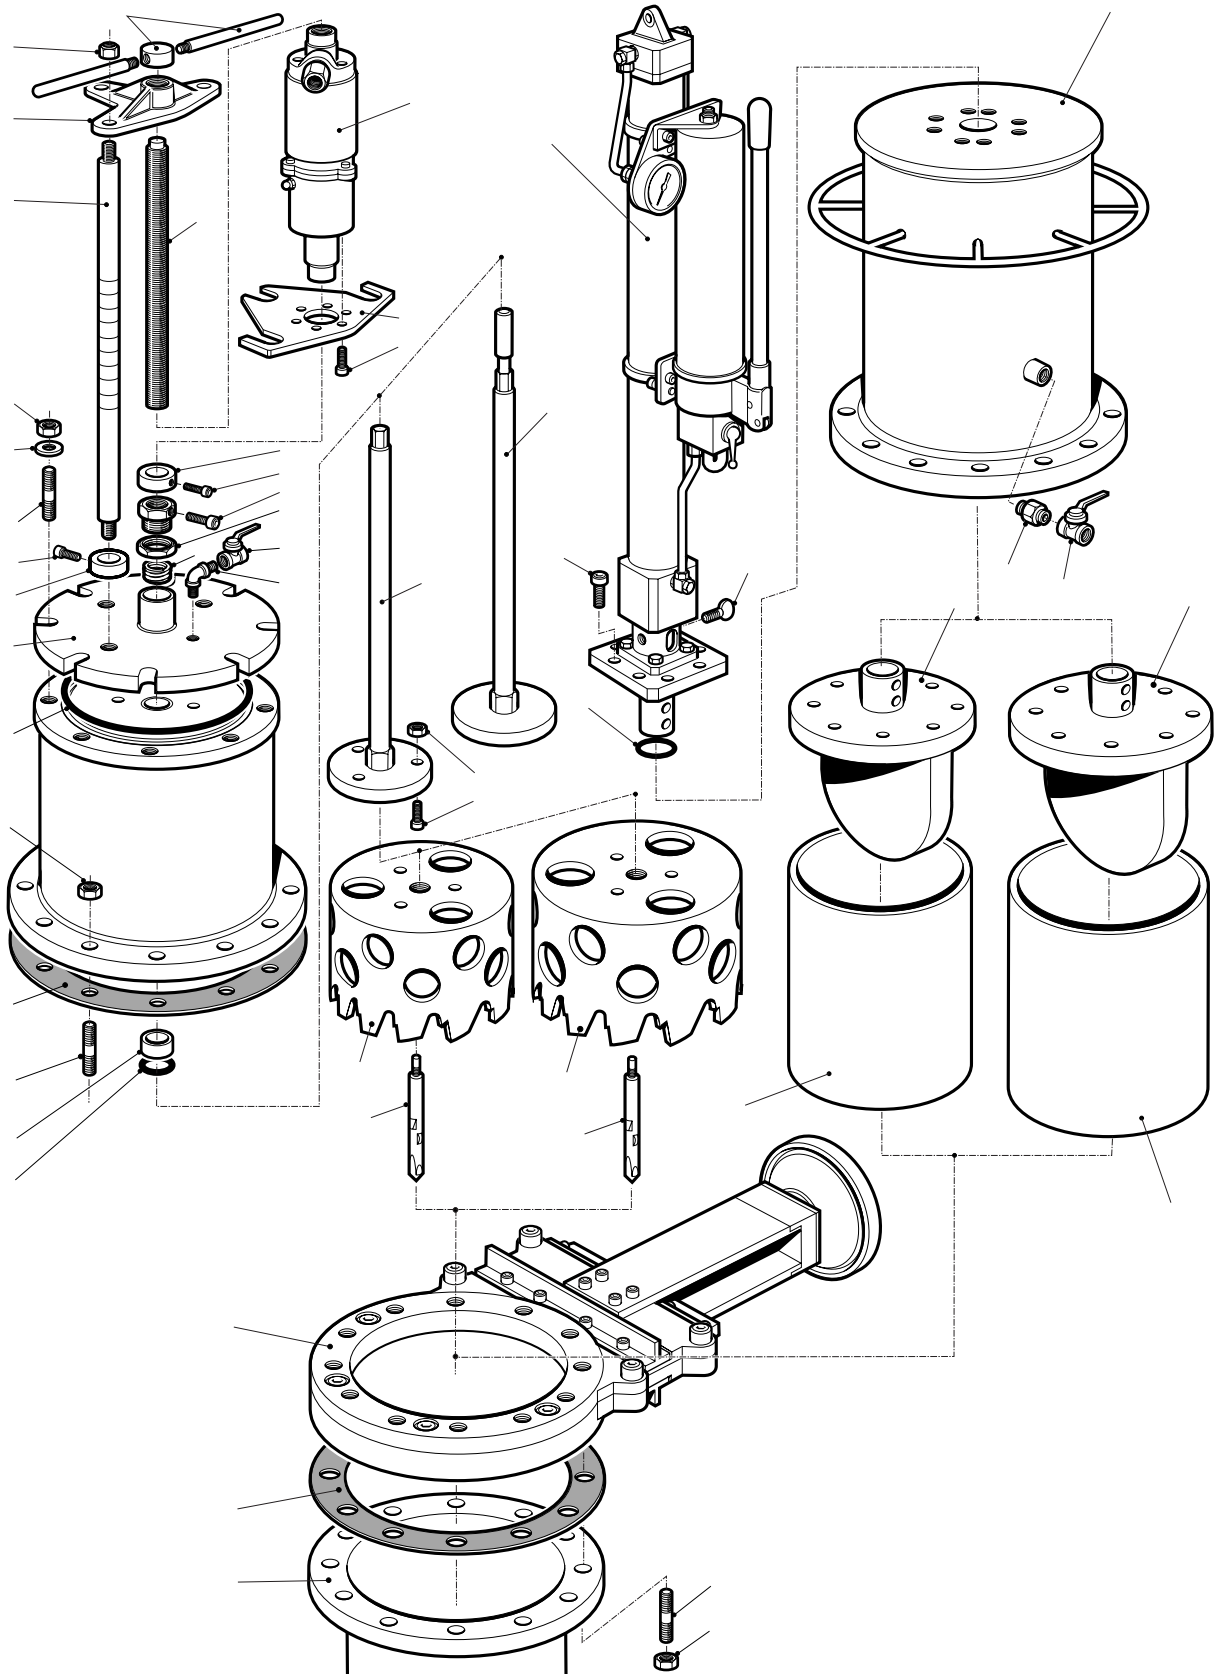

ALAN RAINE

Graphic Illustration

19 Woburn Drive, Hale, Altrincham, Cheshire, WA15 8LZ.
Tel/Fax 0161 980 4797 Mobile 07850 213375
Website: alanraine.co.uk Email: alans.art@virgin.net