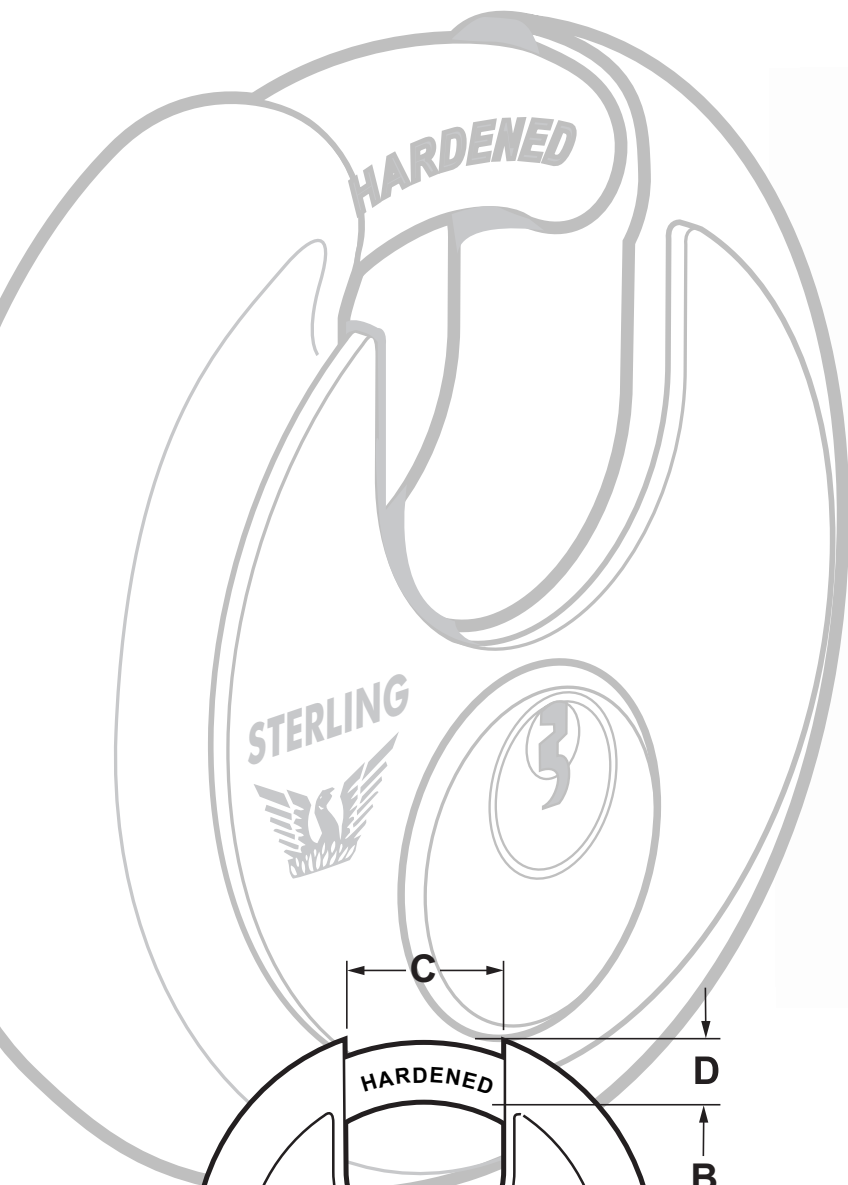

STERLING

Brass Padlocks

- Solid brass body & cylinder
- Hardened steel chrome plated shackle
- Mushroom pins
- Pin tumbler locking mechanism
- Stainless steel springs
- 2 Nickel plated brass keys
- Large number of key combinations
- Standard section keyway
- Clam packed
- 10 year guarantee

STANDARD SHACKLE

Ref No	Size	Dimensions (mm)						Locking System		Pin tumbler
		A	B	C	D	E	F	Single	Double	
BPL122	20mm	20	19.1	12	3	9.7	10.2	●		3
BPL123	25mm	25	24.4	14.1	4	12.7	11.9	●		4
BPL132	30mm	30	27.3	17	4.8	15.8	12.7		●	4
BPL142	40mm	40	33	23.8	6.4	22.6	14.2		●	5
BPL152	50mm	50	40.3	27.9	7.9	29.5	16.5		●	5
BPL162	60mm	60	45.5	33.7	9.5	35.6	19		●	5

LONG SHACKLE

Ref No	Size	Dimensions (mm)						Locking System		Pin tumbler
		A	B	C	D	E	F	Single	Double	
BPL242	40mm	40	33	42	6.4	22.6	14.2		●	5

High Security Discus Padlocks

- Laser welded stainless steel lock body/brass cylinder
- Hardened steel chrome plated closed shackle
- Pin tumbler locking mechanism
- Stainless steel interior
- Deadbolt locking lever
- Mushroom pins
- 2 nickel plated brass keys
- Large number of key combinations
- Standard section keyway
- Clam packed
- 10 year guarantee

Ref No	Size	Dimensions (mm)						Locking System		Pin tumblers
		A	B	C	D	E	F	Single	Double	
LPL132	30mm	31	26.7	16.5	5.1	14.4	17.6	●		4
LPL142	40mm	40	33.5	23.1	6.4	20.3	22.5		●	4
LPL152	50mm	50	38	30	9.5	23	26.5		●	5
LPL162	64mm	64	44	32	11	28.4	30.5		●	5