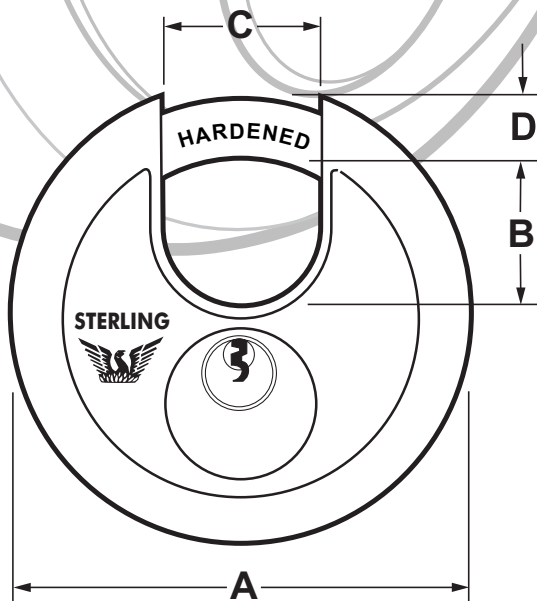

STANDARD SHACKLE

Ref No	Size	Dimensions (mm)						Locking System		Pin tumbler
		A	B	C	D	E	F	Single	Double	
BPL122	20mm	20	19.1	12	3	9.7	10.2	●		3
BPL123	25mm	25	24.4	14.1	4	12.7	11.9	●		4
BPL132	30mm	30	27.3	17	4.8	15.8	12.7		●	4
BPL142	40mm	40	33	23.8	6.4	22.6	14.2		●	5
BPL152	50mm	50	40.3	27.9	7.9	29.5	16.5		●	5
BPL162	60mm	60	45.5	33.7	9.5	35.6	19		●	5

LONG SHACKLE

Ref No	Size	Dimensions (mm)						Locking System		Pin tumbler
		A	B	C	D	E	F	Single	Double	
BPL242	40mm	40	33	42	6.4	22.6	14.2		●	5

High Security Discus Padlocks

- Laser welded stainless steel lock body/brass cylinder
- Hardened steel chrome plated closed shackle
- Pin tumbler locking mechanism
- Stainless steel interior
- Deadbolt locking lever
- Mushroom pins
- 2 nickel plated brass keys
- Large number of key combinations
- Standard section keyway
- Clam packed
- 10 year guarantee

Ref No	Dimensions (mm)			
	A	B	C	D
SPL080	60	14	18	8
SPL100	70	17.5	23	9.5
SPL120	90	15	25	12

Laminated Steel Padlocks

- Steel laminated body
- Hardened steel chrome plated shackle
- Brass cylinder
- Mushroom pins
- Stainless steel springs
- Large number of key combinations
- Protective bumper
- 2 Nickel plated brass keys
- Pin tumbler locking mechanism
- Standard section keyway
- Clam packed
- 10 year guarantee

Ref No	Size	Dimensions (mm)						Locking System		Pin tumblers
		A	B	C	D	E	F	Single	Double	
LPL132	30mm	31	26.7	16.5	5.1	14.4	17.6	●		4
LPL142	40mm	40	33.5	23.1	6.4	20.3	22.5		●	4
LPL152	50mm	50	38	30	9.5	23	26.5		●	5
LPL162	64mm	64	44	32	11	28.4	30.5		●	5