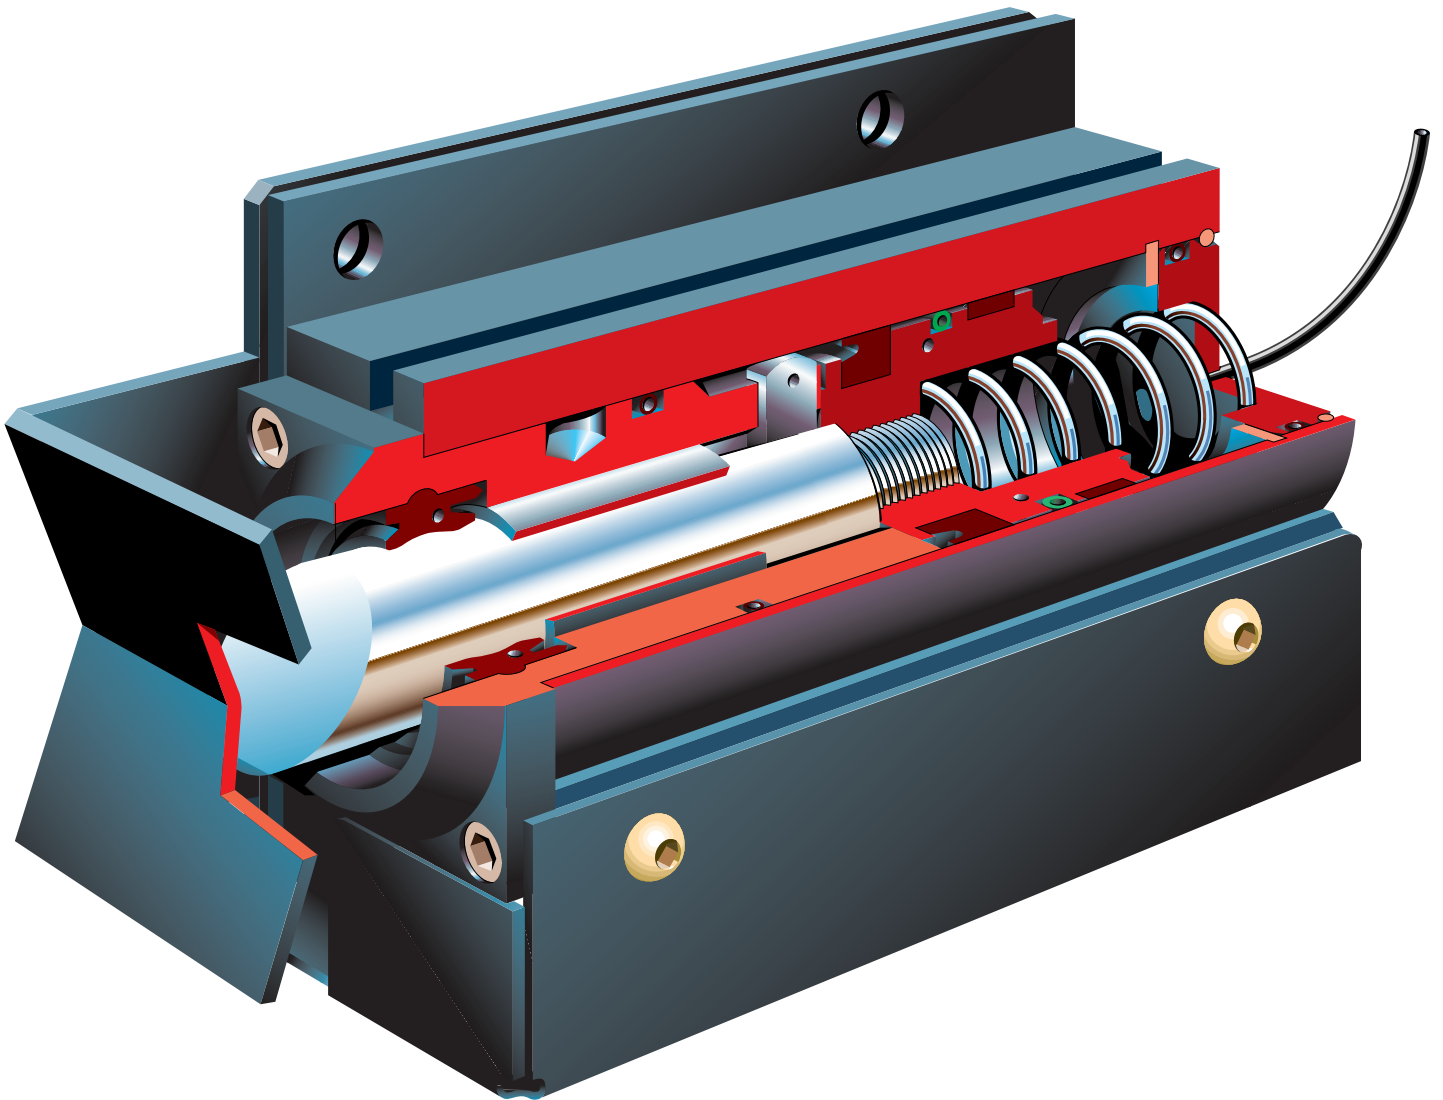

ALAN RAINE

Graphic Illustration

19 Woburn Drive, Hale, Altrincham, Cheshire, WA15 8LZ.
Tel/Fax 0161 980 4797 Mobile 07850 213375
Website: alanraine.co.uk Email: alans.art@virgin.net